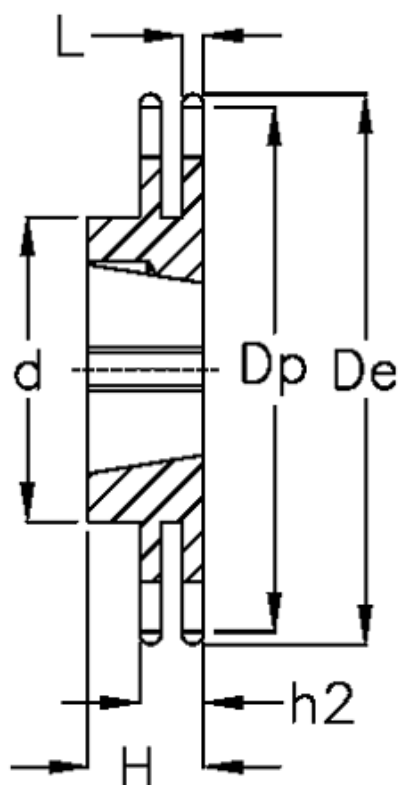

Article number: 616032003025

Description: Taperbored sprocket 06 B-2 Z=25 duplex
for bushing 1210

Measures

| | | | |
|----------------|----------------|-----------------|--------|
| C | = 1 | h2 | = 15.4 |
| d | = 64 | Material | = Stål |
| De | = 80 | Number of teeth | = 25 |
| Dp | = 76.02 | | |
| For bush | = 1210 | | |
| For chain size | = 3/8" x 7/32" | | |
| For chain type | = 06 B-2 | | |
| H | = 25 | | |